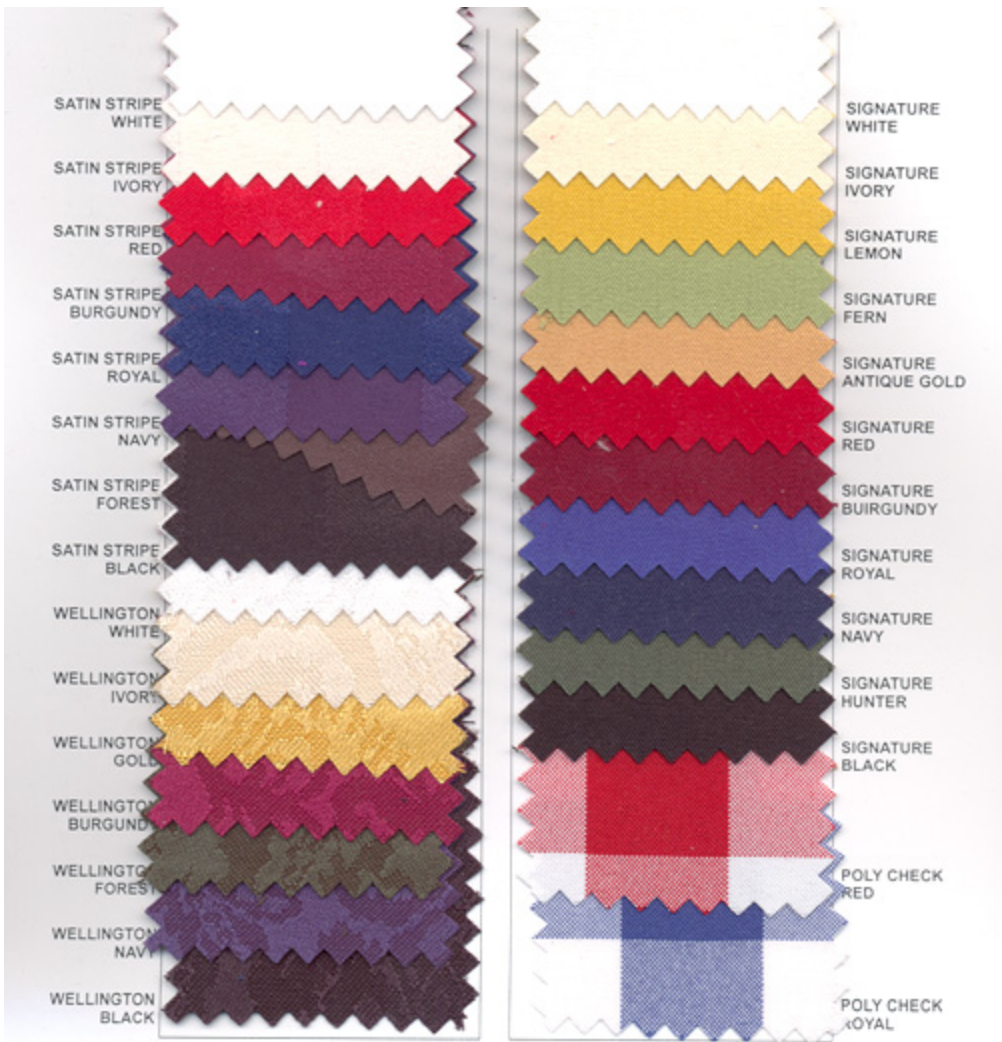

Specialty Linen Gallery

100% Polyester Poly Poplin * 72" Wide Warm Water Wash, Tumble Dry & Low Iron

Tissue Lame

Polyester Lace

Wellington Damask

100% Poly Satin Stripe Imperial

Poly Check

Prints